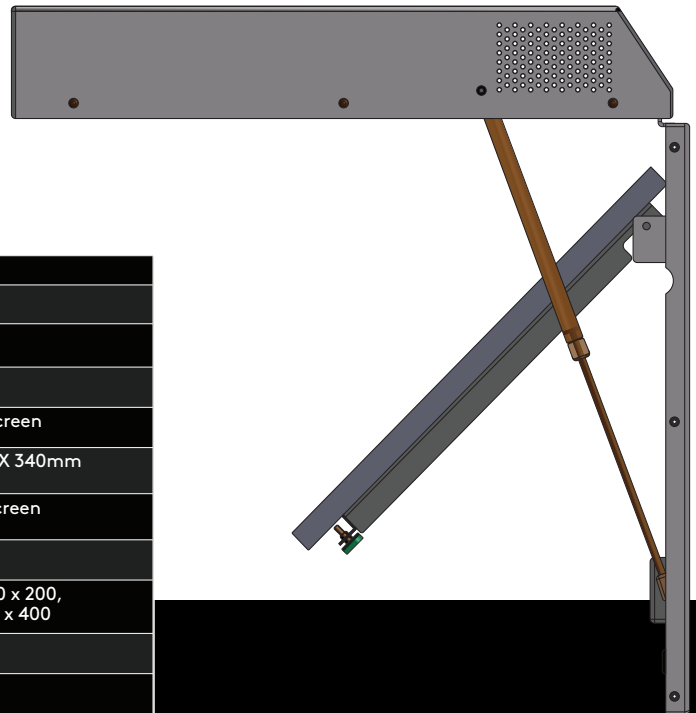

## TELEVISION ENCLOSURE

Introducing the Turtle Tough robust television enclosure – the ultimate solution for protecting your TV in high-risk areas and specialist disability accommodation. Crafted from 3mm steel and featuring a 12mm polycarbonate face, this enclosure is built to withstand even the harshest conditions.

### Features

- ✓ Manufactured from 3mm steel.
- ✓ 12mm unbreakable polycarbonate screen.
- ✓ Rounded corners and edges to reduce injury
- ✓ Includes space behind the TV for a media player.
- ✓ Durable powder coat finish.
- ✓ Gas struts for ease of lifting.
- ✓ Closed with anti-tamper screws.
- ✓ Built-in ventilation.
- ✓ Reduces injury and risk of electrocution.
- ✓ TV mounting brackets meet VESA requirements

# ACCESS AND SAFETY

With its sleek white powder coat finish, the Turtle Tough enclosure offers unbeatable protection and maintains an attractive appearance. It's perfect for Robust Specialist Disability Accommodation and other high-risk locations, including sports stadiums and hospitality venues. Say goodbye to worrying about damage to your TV and enjoy peace of mind knowing it's safe and secure.

## Specifications

	43 Inch	55 Inch
Length	1,093mm	1,360mm
Height	727mm	876mm
Depth	120mm	120mm
Weight	42KG excl screen	60KG excl screen
Shipping Dimensions	800 X 1200 X 215mm	1450 X 1050 X 340mm
Shipping Weight	55KG excl screen	65KG excl screen
Warranty	3 Years	3 Years
VESA	Supports VESA: 75 x 75, 100 x 100, 200 x 100, 200 x 200, 300 x 200, 300 x 300, 400 x 200, 400 x 300, 400 x 400	
Lifting Mechanism	Gas Struts	Gas Struts
Max TV Width	980mm	1232mm
Max TV Height	650mm	708mm
Max TV Depth	Up to 32mm	Up to 32mm
Optimal Size	W: 965, H: 560, D: 25 mm	W: 1232, H: 708, D: 25 mm
Suitable TV	Samsung 43"	Samsung 55"