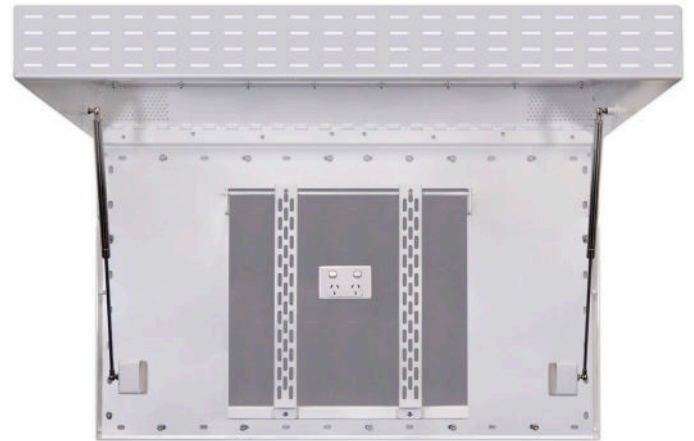

## TELEVISION ENCLOSURE

Introducing the Turtle Tough robust television enclosure – the ultimate solution for protecting your TV in high-risk areas and specialist disability accommodation. Crafted from 3mm steel and featuring a 12mm polycarbonate face, this enclosure is built to withstand even the harshest conditions.

Designed initially for Robust Specialist Disability Accommodation, this television enclosure provides a secure space for residents and carers to enjoy their favourite shows without any concerns for damage or injury. It's especially beneficial for individuals with behavioural issues, offering a resilient home environment that minimizes risk and eliminates the need for frequent maintenance.

### Features

- ✓ Manufactured from 3mm steel.
- ✓ 12mm unbreakable polycarbonate screen.
- ✓ Rounded corners and edges to reduce injury
- ✓ Includes space behind the TV for a media player.
- ✓ Durable powder coat finish.
- ✓ Gas struts for ease of lifting.
- ✓ Closed with anti-tamper screws.
- ✓ Built-in ventilation.
- ✓ Reduces injury and risk of electrocution.
- ✓ TV mounting brackets meet VESA requirements

# ACCESS AND SAFETY

With its sleek white powder coat finish, the Turtle Tough enclosure offers unbeatable protection and maintains an attractive appearance. It's perfect for Robust Specialist Disability Accommodation and other high-risk locations, including sports stadiums and hospitality venues. Say goodbye to worrying about damage to your TV and enjoy peace of mind knowing it's safe and secure.