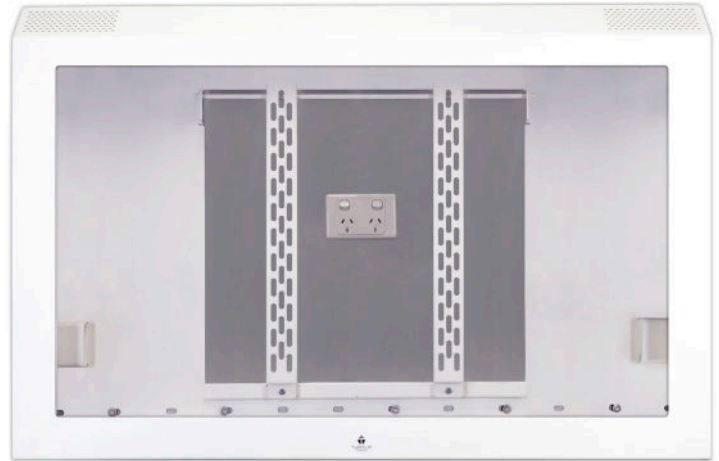

## TELEVISION ENCLOSURE

Introducing the Turtle Tough robust television enclosure – the ultimate solution for protecting your TV in high-risk areas and specialist disability accommodation. Crafted from 3mm steel and featuring a 12mm polycarbonate face, this enclosure is built to withstand even the harshest conditions.

Designed initially for Robust Specialist Disability Accommodation, this television enclosure provides a secure space for residents and carers to enjoy their favourite shows without any concerns for damage or injury. It's especially beneficial for individuals with behavioural issues, offering a resilient home environment that minimizes risk and eliminates the need for frequent maintenance.

### Features

- ✓ Manufactured from 3mm steel.
- ✓ 12mm unbreakable polycarbonate screen.
- ✓ Rounded corners and edges to reduce injury
- ✓ Includes space behind the TV for a media player.
- ✓ Durable powder coat finish.
- ✓ Gas struts for ease of lifting.
- ✓ Closed with anti-tamper screws.
- ✓ Built-in ventilation.
- ✓ Reduces injury and risk of electrocution.
- ✓ TV mounting brackets meet VESA requirements

# ACCESS AND SAFETY

With its sleek white powder coat finish, the Turtle Tough enclosure offers unbeatable protection and maintains an attractive appearance. It's perfect for Robust Specialist Disability Accommodation and other high-risk locations, including sports stadiums and hospitality venues. Say goodbye to worrying about damage to your TV and enjoy peace of mind knowing it's safe and secure.